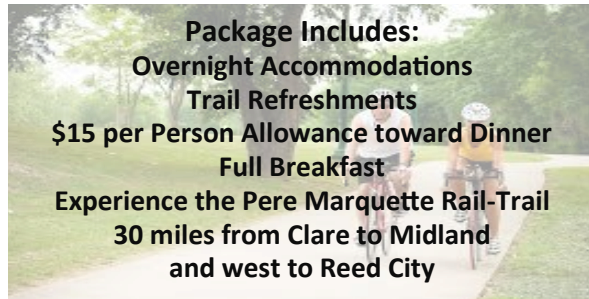

Hike-Bike Overnight

Package Includes:
 Overnight Accommodations
 Trail Refreshments
 \$15 per Person Allowance toward Dinner
 Full Breakfast
 Experience the Pere Marquette Rail-Trail
 30 miles from Clare to Midland
 and west to Reed City

Rollaways-\$15 each
 Rates are based on double occupancy &
 are subject to state sales tax.
 Not Available December 31, or March 13 & 14

Shopping Extravaganza

Package Includes:
 Overnight Accommodations
 \$15 per Person Allowance toward
 Lunch or Dinner
 Two \$5.00 Drink Vouchers
 Full Breakfast
 \$50 Clare Cash

Rollaways-\$15 each
Rates are based on double occupancy &
are subject to state sales tax.
Seasonal Availability by Appointment

Casino Fun & Fortune

Package Includes:
Overnight Accommodations
\$30 Allowance toward Dinner
\$50 in "Soaring Eagle" Gift Cards
Full Breakfast
Two \$5.00 Drink Vouchers

Soaring Eagle Casino

In Mount Pleasant
 The Midwest's Largest Casino
 Bingo, Blackjack, Roulette,
 Craps & Slot Machines

King or Double Queen

Weekday \$177
 Weekend \$209

Double Queen Fireside

Weekday \$199
 Weekend \$232